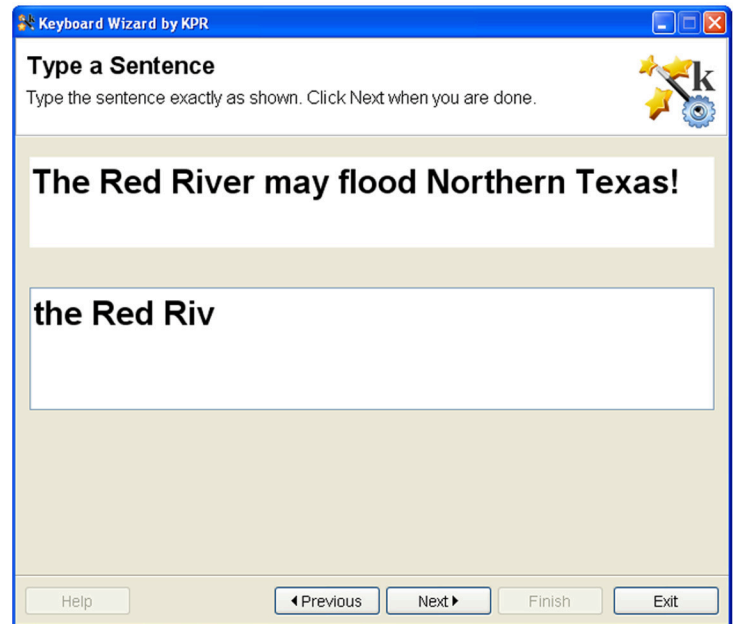

View Demonstration Video:
www.kpronline.com/kbwiz-demo.php

Try Pointing Wizard, too!