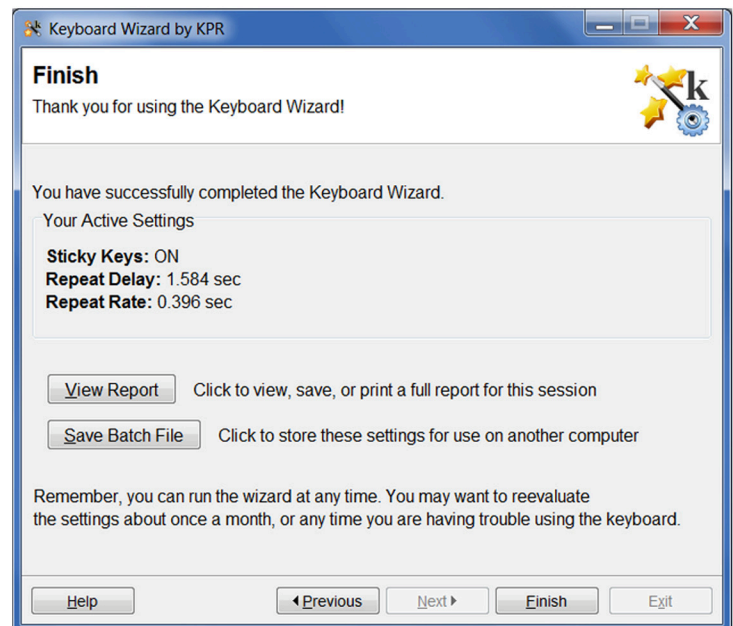

View Demonstration Video:
www.kpronline.com/kbwiz-demo.php

Try Pointing Wizard, too!