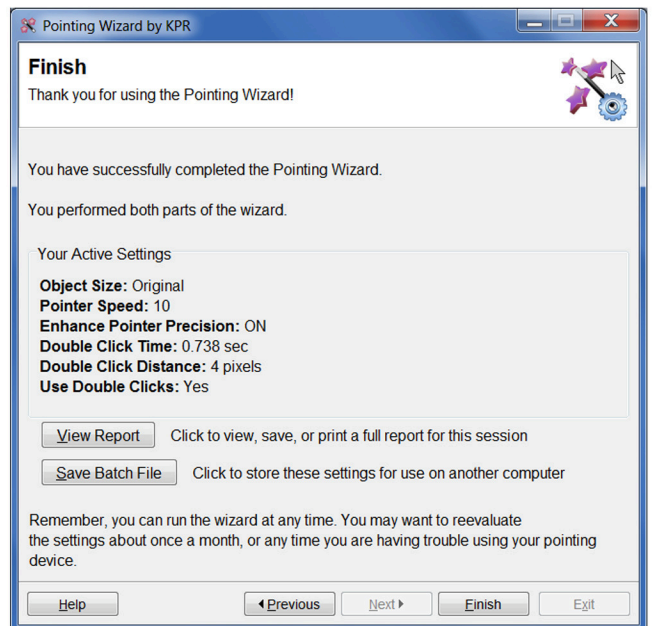

View Demonstration Video:
www.kpronline.com/ptwiz-demo.php

Try Keyboard Wizard, too!