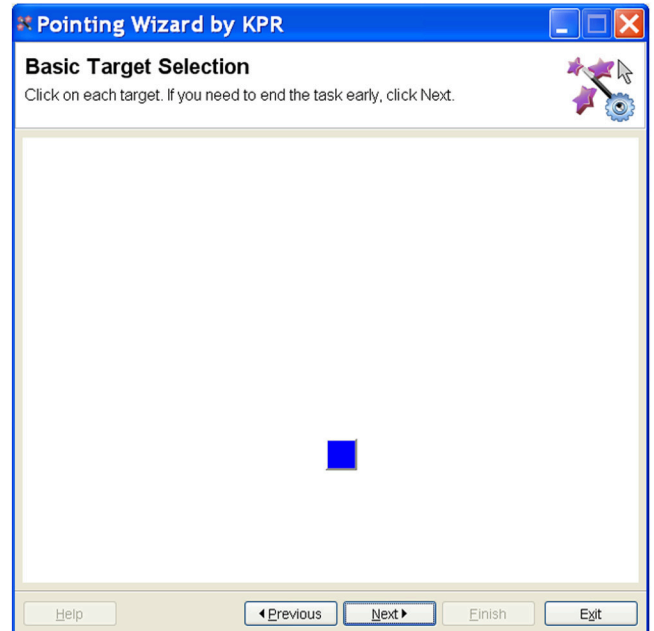

View Demonstration Video:
www.kpronline.com/ptwiz-demo.php

Try Keyboard Wizard, too!